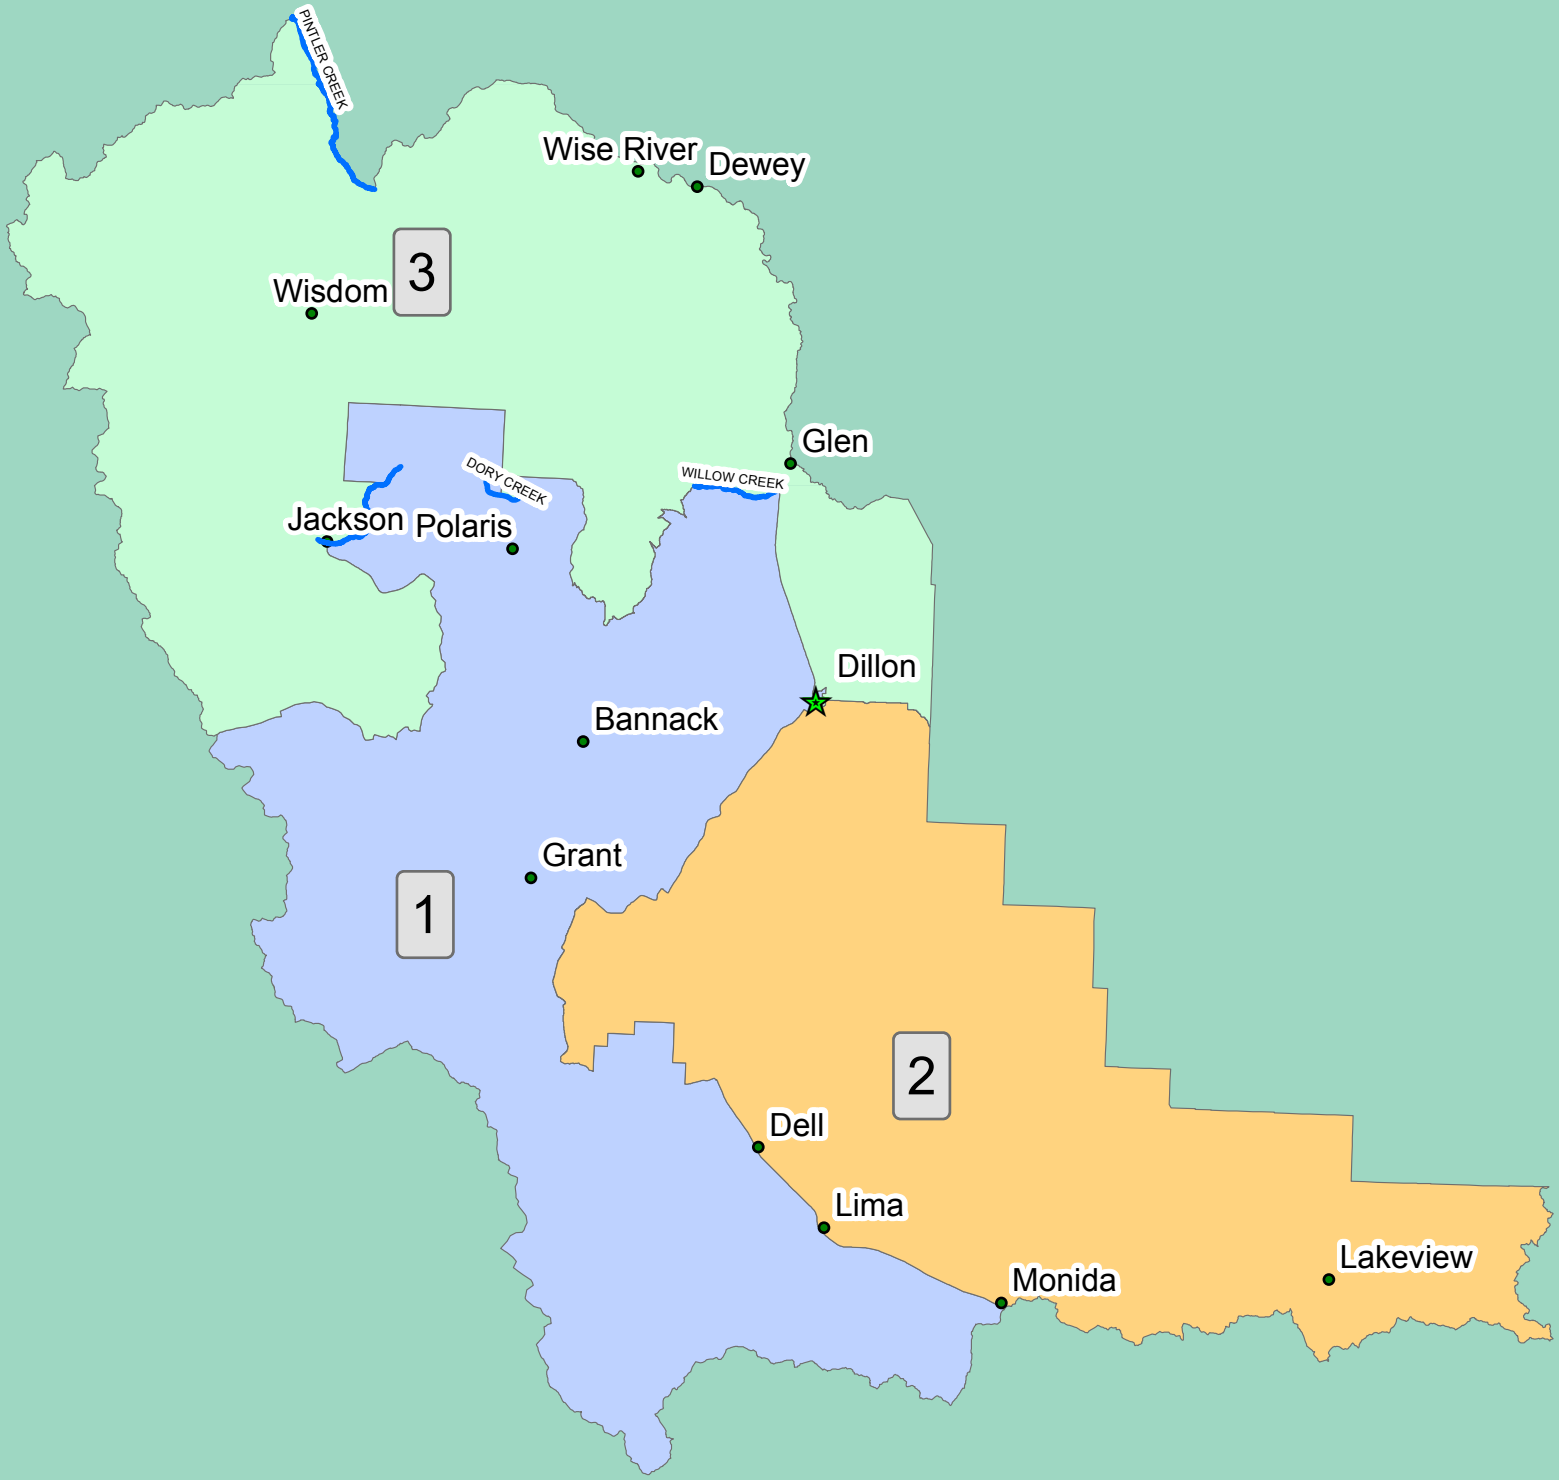

BEAVERHEAD COUNTY COMMISSIONER DISTRICTS

Legend

 Creeks used for Commission District Boundaries

Number

 1

 2

 3