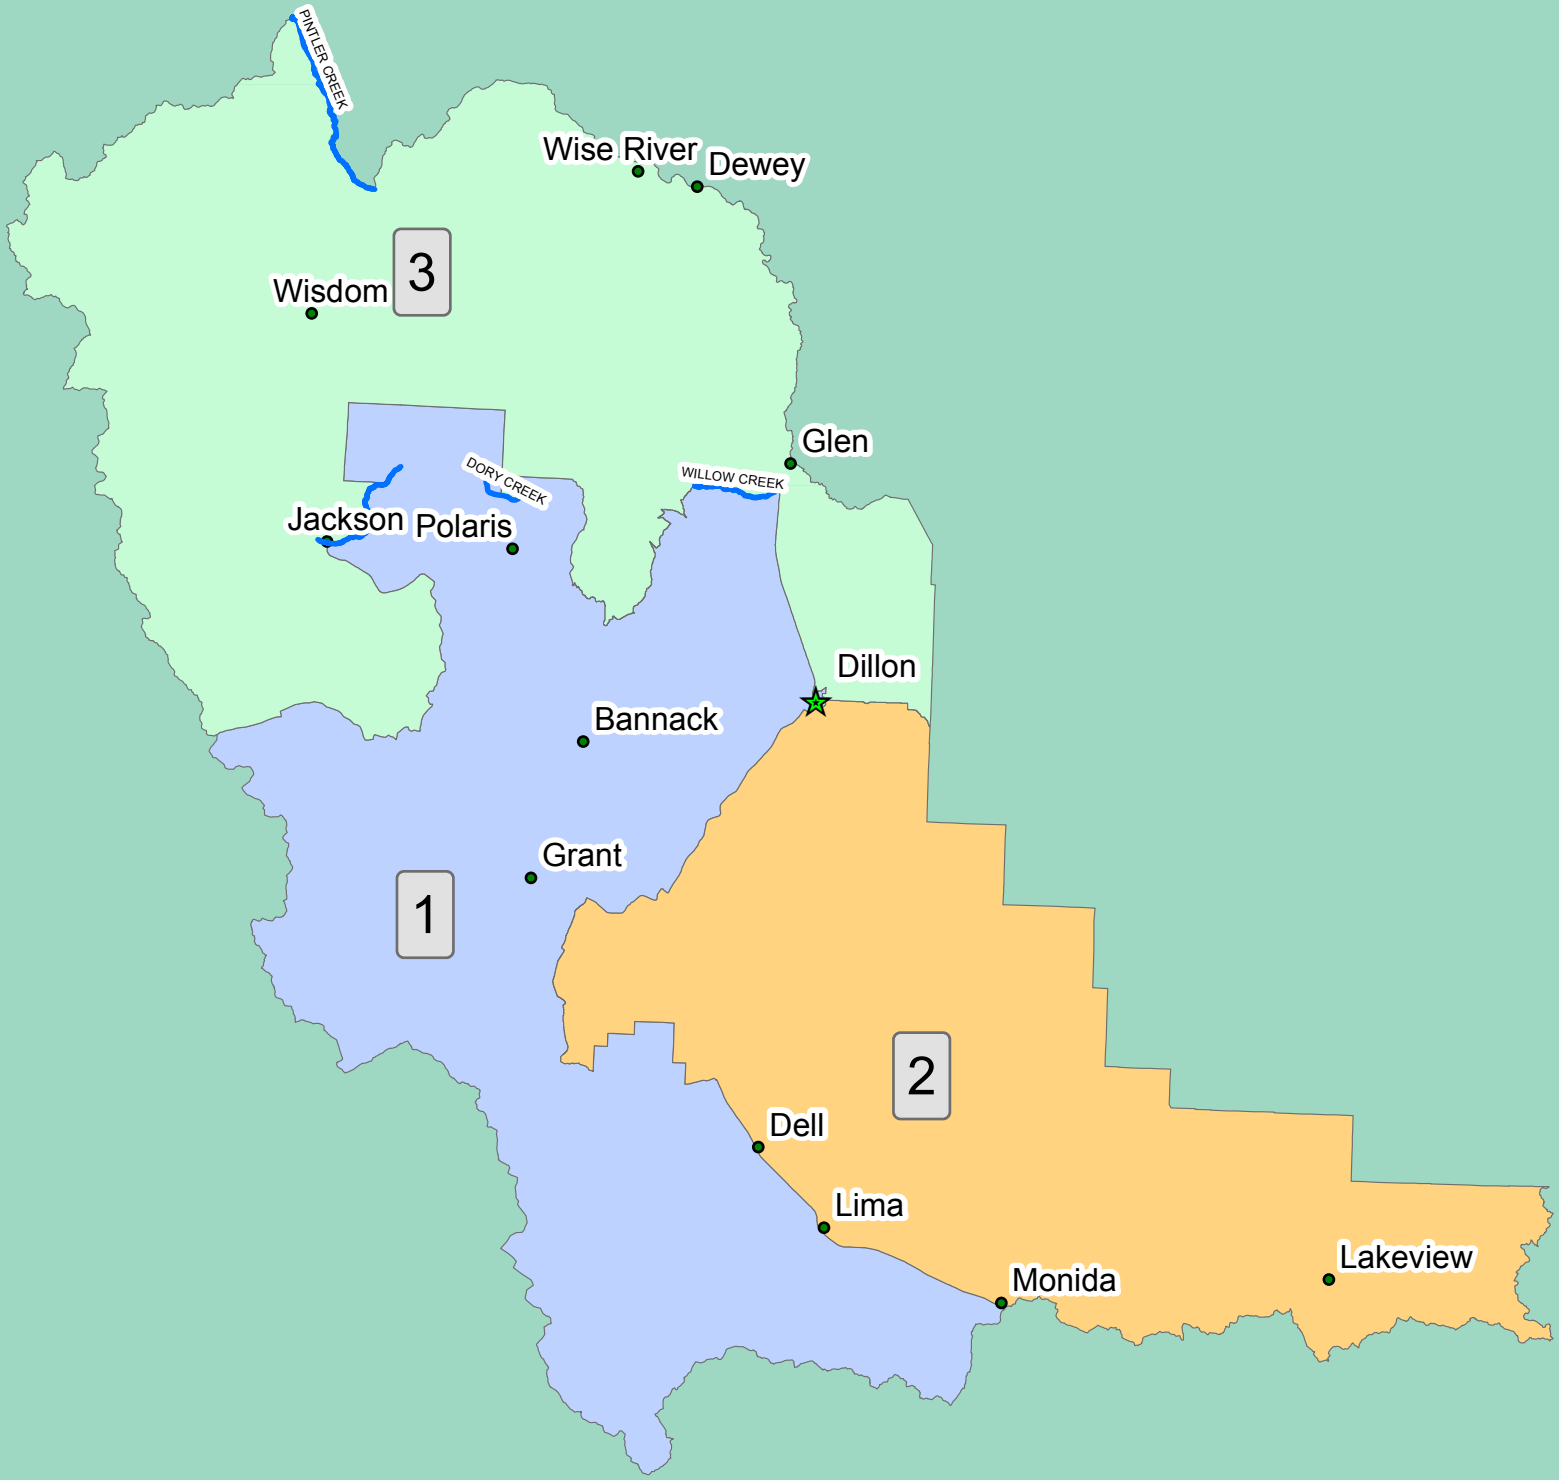

# BEAVERHEAD COUNTY COMMISSIONER DISTRICTS

## Legend

 Creeks used for Commission District Boundaries

### Number

 1

 2

 3