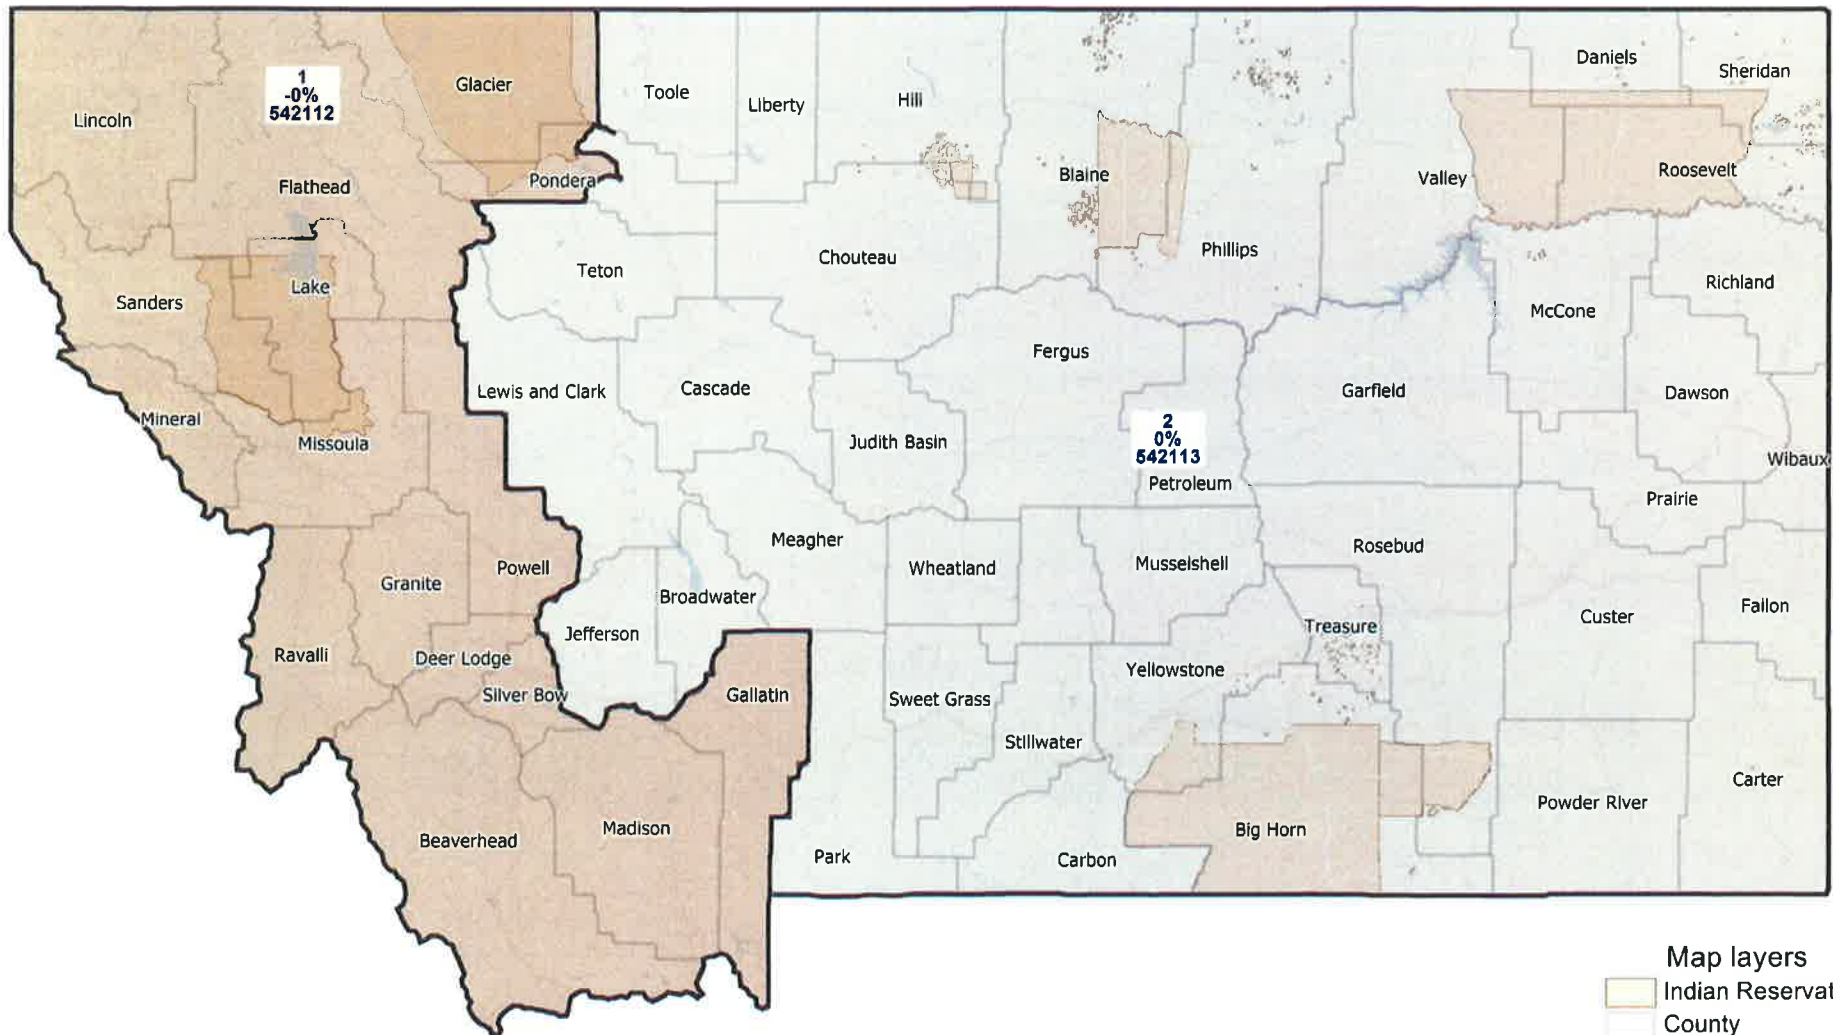

Montana Congressional Districts

Adopted November 12, 2021

Idea district size for 2020 Congressional District is 542,113 people.